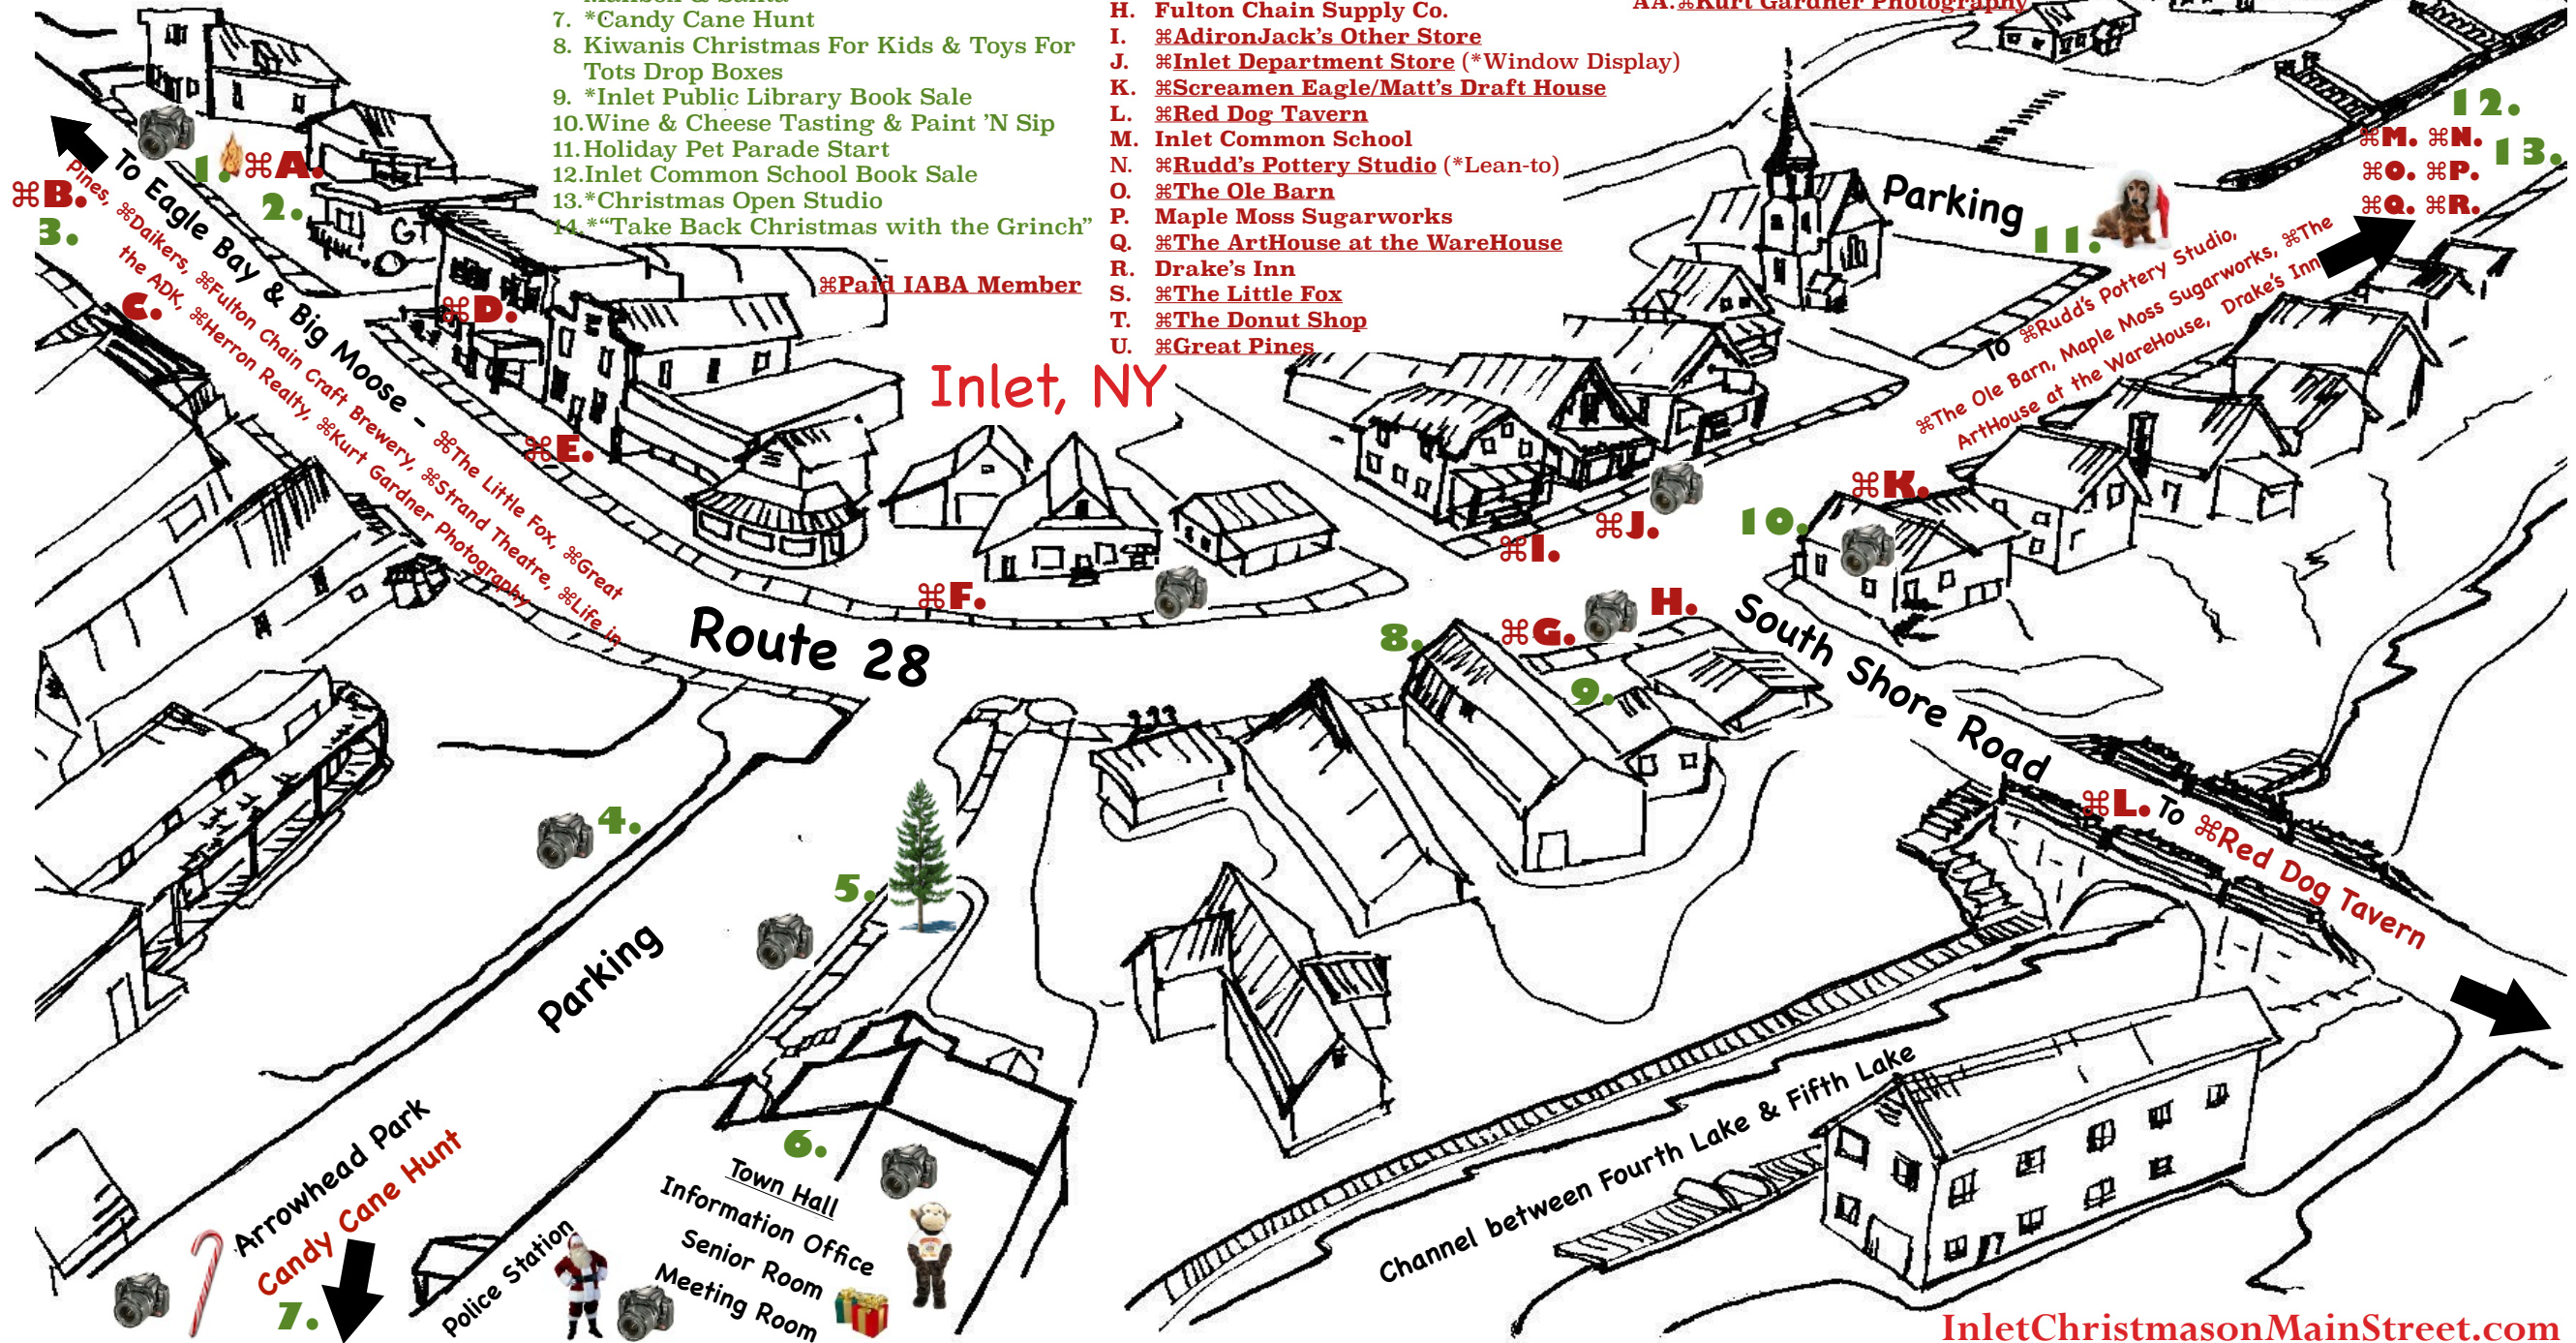

Adirondack Christmas on Main Street

Thanksgiving Weekend 2021

14. 📷 *Photo Op
 📷 📷 📷 📷
 📷 📷 📷 📷
 📷 📷 📷 📷

1. *Warming Station
2. Hammered Dulcimer & Guitar
3. *Santa's Village
4. *Adirondack Reader Archway
5. *Pet Parade Finish & Tree Lighting
6. *Noah's Ark Animal Workshop, Santa's Mailbox & Santa
7. *Candy Cane Hunt
8. Kiwanis Christmas For Kids & Toys For Tots Drop Boxes
9. *Inlet Public Library Book Sale
10. Wine & Cheese Tasting & Paint 'N Sip
11. Holiday Pet Parade Start
12. Inlet Common School Book Sale
13. *Christmas Open Studio
14. *"Take Back Christmas with the Grinch"

- A. 📷Mountain & Main
- B. 📷The Woods Inn (*Santa's Village)
- C. 📷Mary's Gift Shop & White Pine Bakery
- D. 📷Tamarack Cafe
- E. 📷Fourth Lake Wine & Spirit
- F. 📷AdironJack's Furniture Store
- G. 📷Inlet Public Library (*Courtyard)
- H. 📷Fulton Chain Supply Co.
- I. 📷AdironJack's Other Store
- J. 📷Inlet Department Store (*Window Display)
- K. 📷Screamers Eagle/Matt's Draft House
- L. 📷Red Dog Tavern
- M. 📷Inlet Common School
- N. 📷Rudd's Pottery Studio (*Lean-to)
- O. 📷The Ole Barn
- P. 📷Maple Moss Sugarworks
- Q. 📷The ArtHouse at the WareHouse
- R. 📷Drake's Inn
- S. 📷The Little Fox
- T. 📷The Donut Shop
- U. 📷Great Pines

- V. 📷Daiker's
- W. 📷Fulton Chain Craft Brewery
- X. 📷Strand Theatre
- Y. 📷Life in the ADK
- Z. 📷Herron Realty
- AA. 📷Kurt Gardner Photography

Inlet, NY

Route 28

South Shore Road

Channel between Fourth Lake & Fifth Lake

Arrowhead Park
 Candy Cane Hunt

Police Station

Town Hall
 Information Office
 Senior Room
 Meeting Room

Parking

To 📷Rudd's Pottery Studio,
 📷The Ole Barn, Maple Moss Sugarworks, 📷The
 ArtHouse at the WareHouse, Drake's Inn